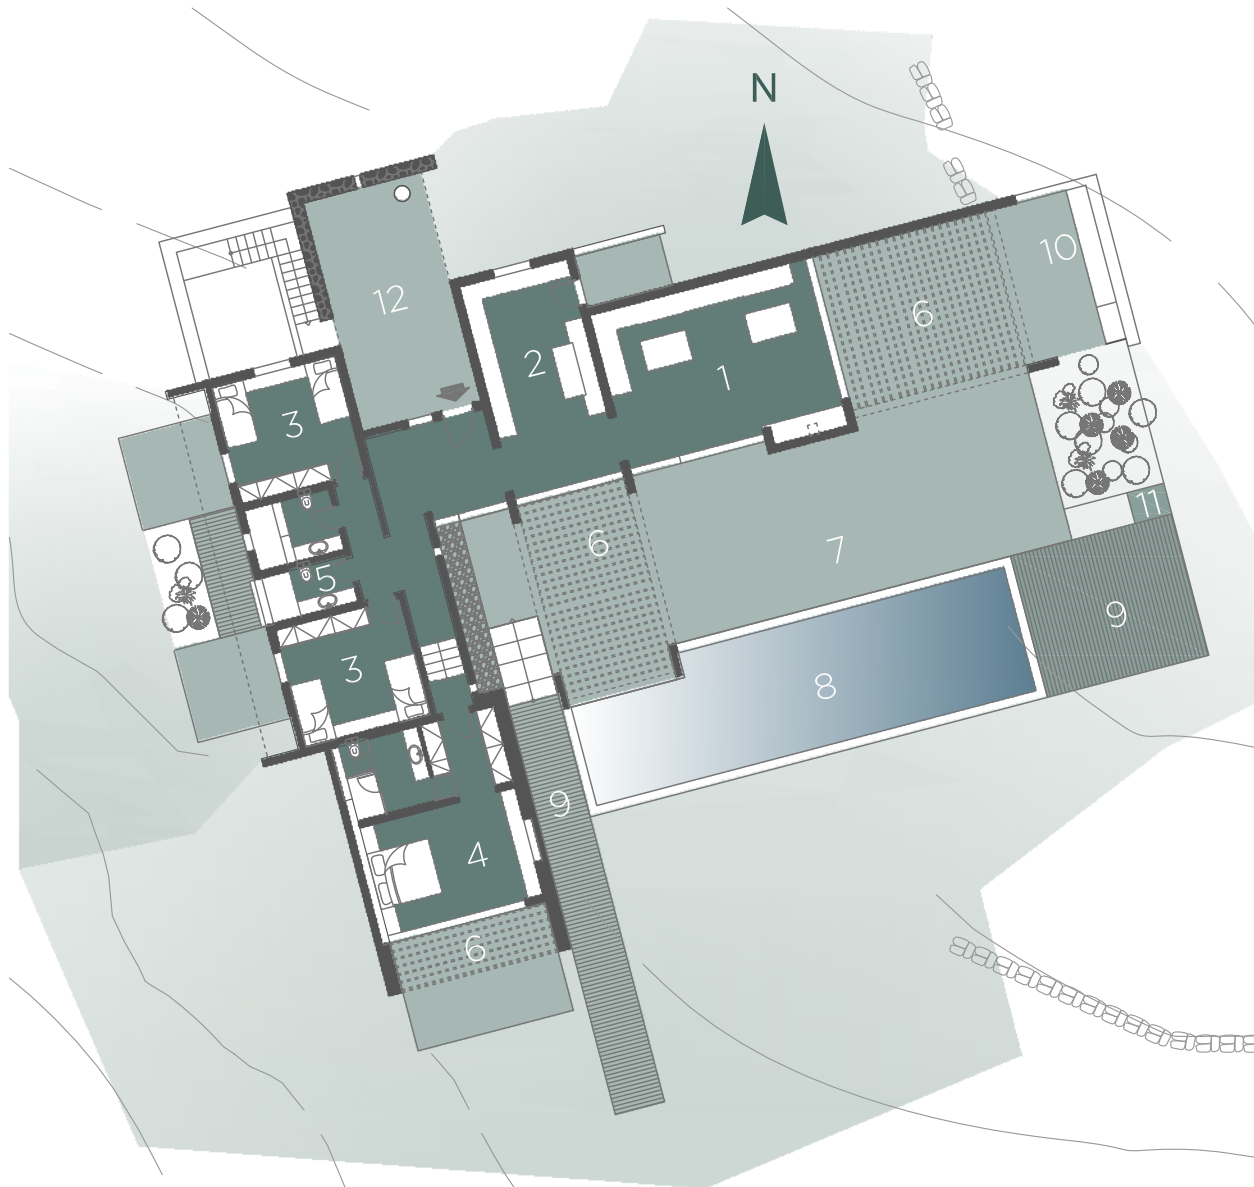

XEROLITHIA
GROUND FLOOR
185.00 sqm

1. LIVING AREA
2. KITCHEN & DINING AREA
3. GUEST BEDROOM & BATHROOM
4. MASTER SUITE
5. GUEST LOO
6. SHADED AREA - PERGOLA
7. SEA VIEW TERRACE
8. INFINITY POOL 64 sqm
9. SUN DECK
10. BARBEQUE
11. OUTDOOR SHOWER
12. ENTRANCE
13. SHADED PARKING AREA