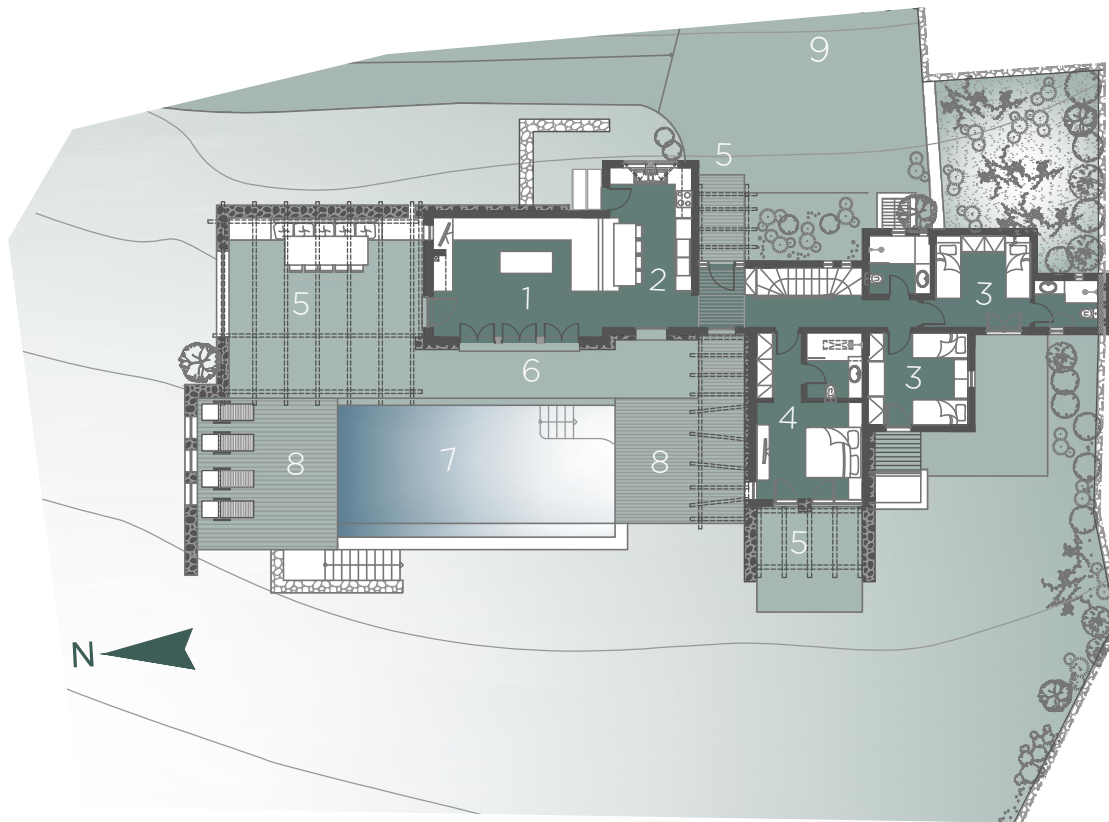

MELTEMI WEST  
GROUND FLOOR  
140.00 sqm

MELTEMI  
SOUTH

1. LIVING AREA
2. KITCHEN & DINING AREA
3. GUEST BEDROOM
4. MASTER SUITE
5. SHADED AREA - PERGOLA
6. SEA VIEW TERRACE
7. INFINITY POOL 50.00sqm
8. SUN WOOD DECK
9. SHADED PARKING AREA