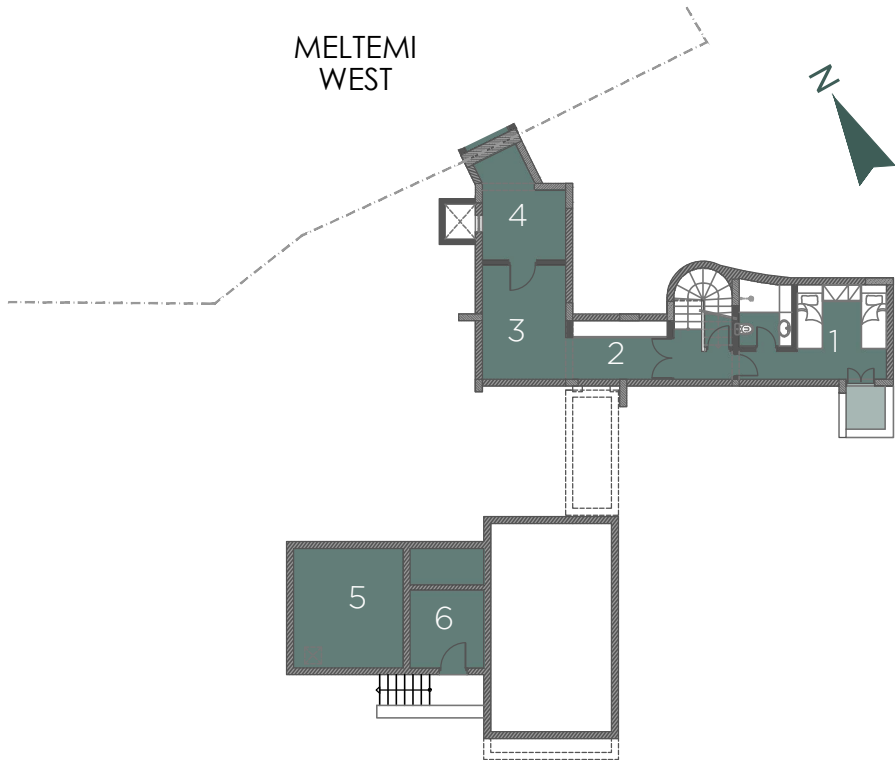

MELTEMI SOUTH
LOWER LEVEL
70.00 sqm

MELTEMI
WEST

1. GUEST SUITE *
2. LAUNDRY & FOOD STORAGE
3. STORAGE
4. TECHNICAL ROOM

ADDITIONALLY

5. WATER TANK 32.00cbm
6. POOL TECHNICAL AREA 13.00sqm