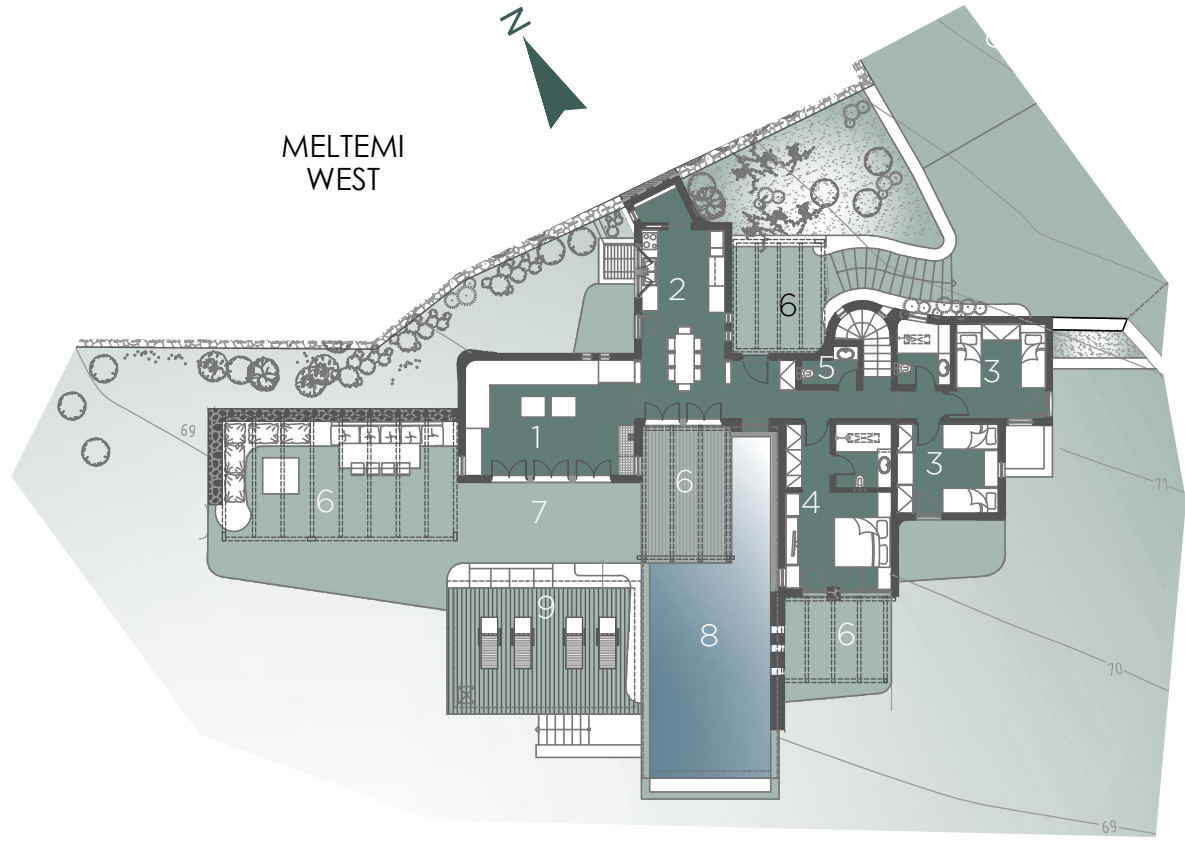

MELTEMI SOUTH
GROUND FLOOR
140.00 sqm

1. LIVING AREA
2. KITCHEN & DINING AREA
3. GUEST BEDROOM
4. MASTER SUITE
5. GUEST LOO
6. SHADED AREA - PERGOLA
7. SEA VIEW TERRACE
8. INFINITY POOL 47.00sqm
9. SUN WOOD DECK
10. SHADED PARKING AREA