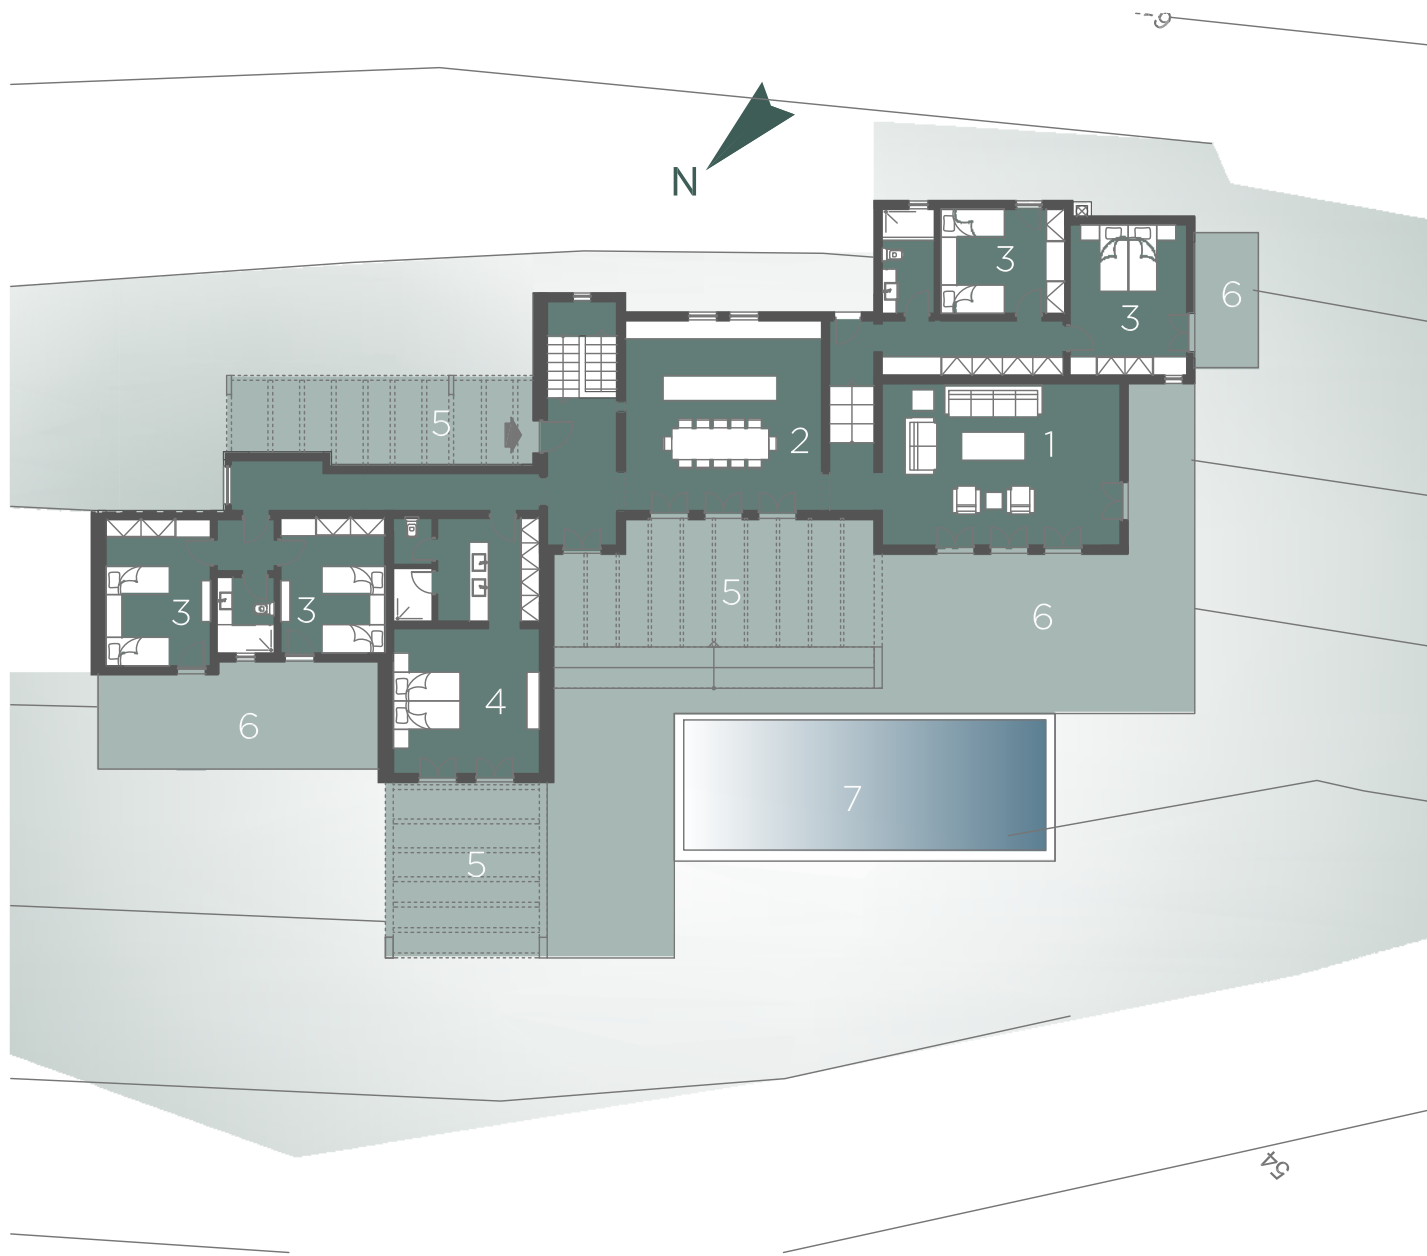

DORDANI GROUND FLOOR 280.00 sqm

1. LIVING AREA
2. KITCHEN & DINING AREA
3. GUEST BEDROOM & BATHROOM
4. MASTER SUITE
5. SHADED AREA - PERGOLA
6. SEA VIEW TERRACE
7. INFINITY POOL 55 sqm
8. SHADED PARKING AREA