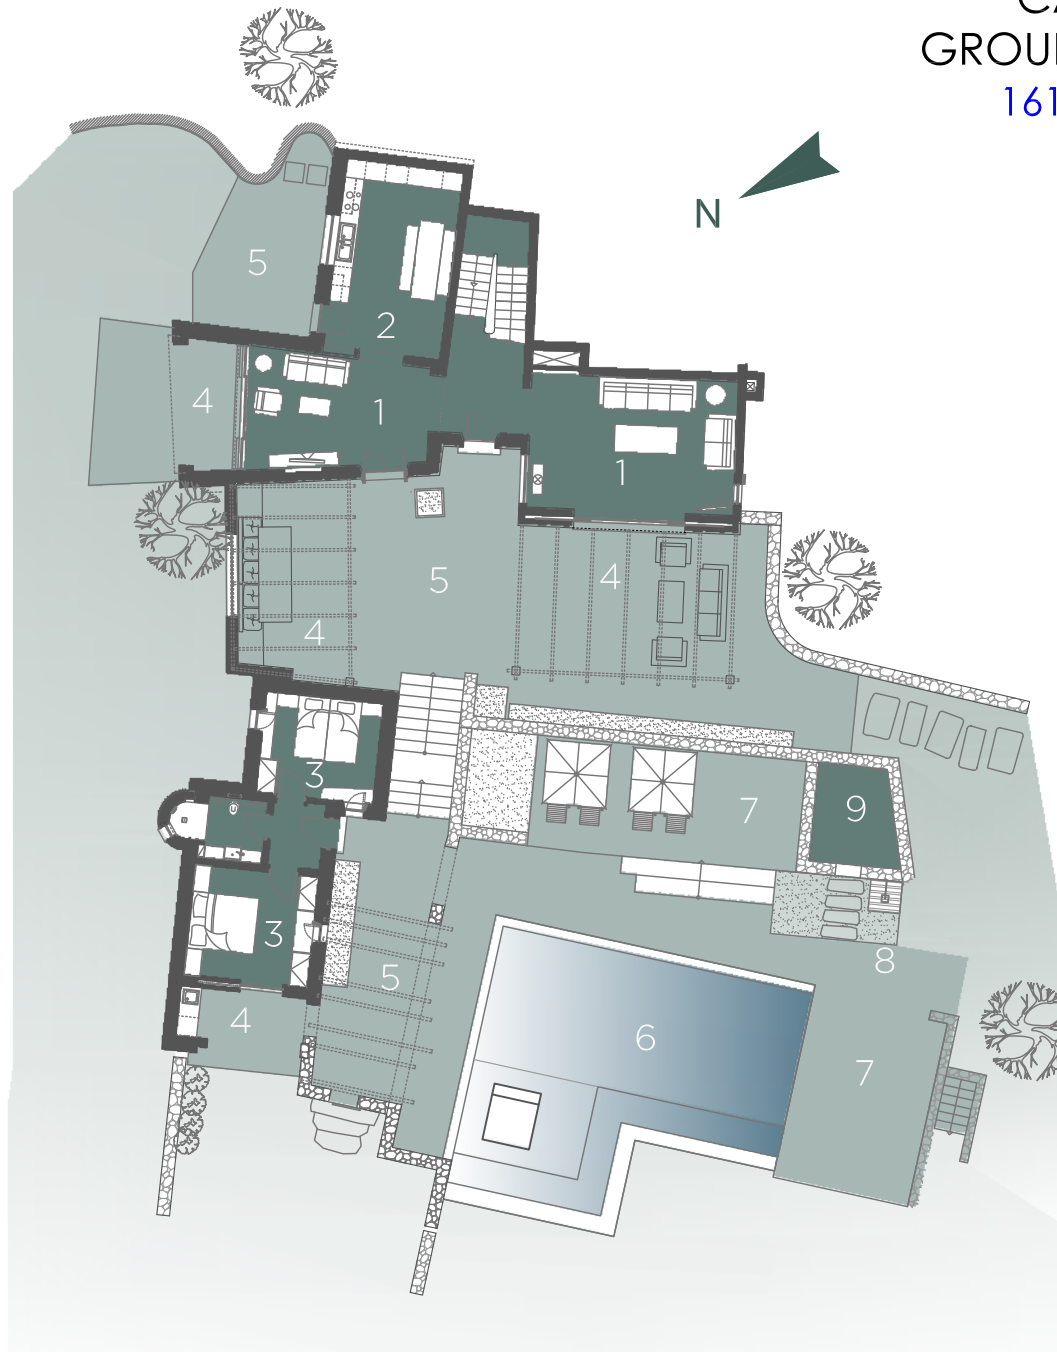

CAPARI GROUND FLOOR 161.00 sqm

1. LIVING AREA & TV ROOM
2. KITCHEN & DINING AREA
3. GUEST BEDROOM & BATHROOM
4. SHADED AREA - PERGOLA
5. SEA VIEW TERRACE
6. INFINITY POOL 61.50 sqm
7. SUN WOOD DECK
8. OUTDOOR SHOWER
9. STORAGE 9 sqm
10. SHADED PARKING AREA