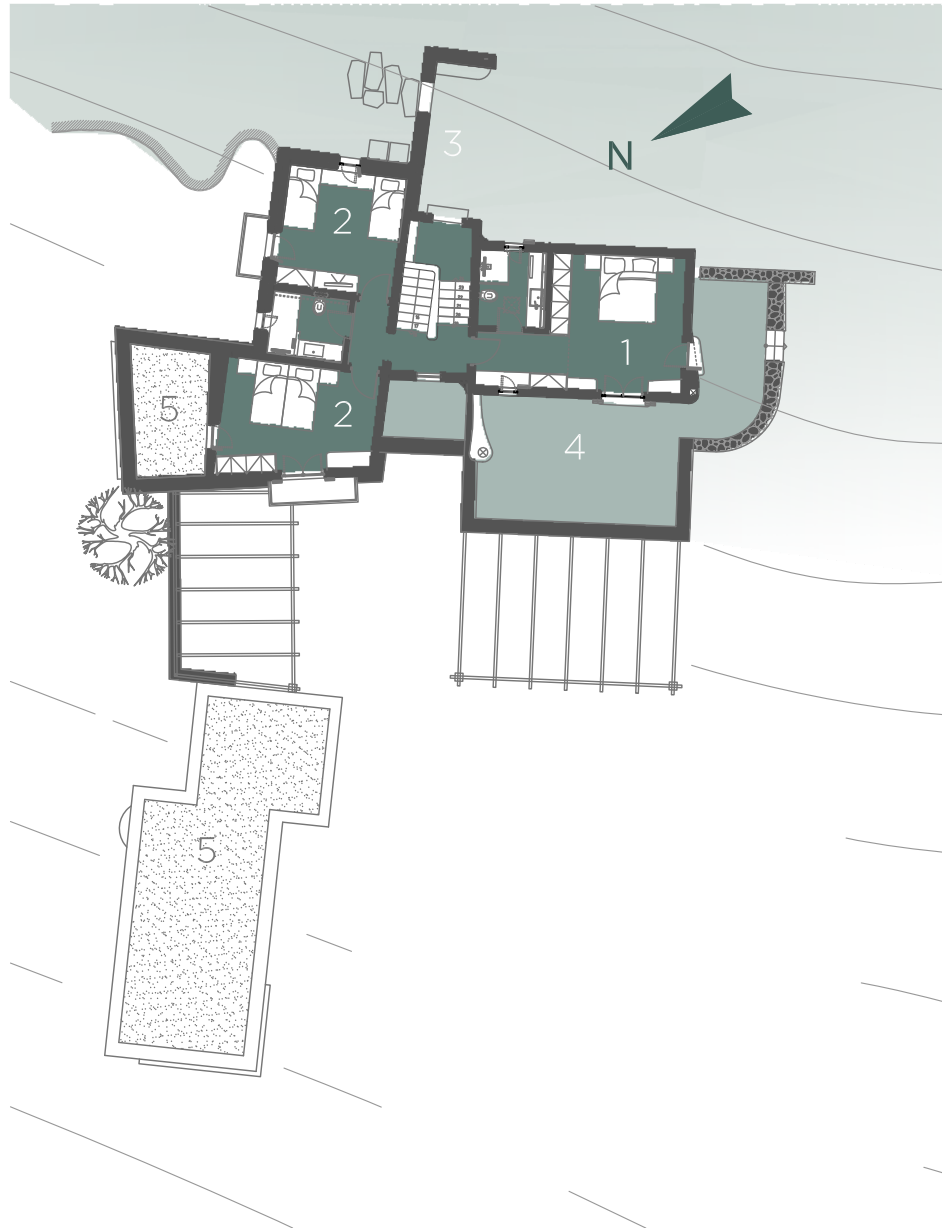

CAPARI
FIRST FLOOR
95.00 sqm

1. MASTER BEDROOM SUITE
2. GUEST BEDROOM & BATHROOM
3. SHADED AREA - PERGOLA
4. SEA VIEW TERRACE
5. GREEN ROOF