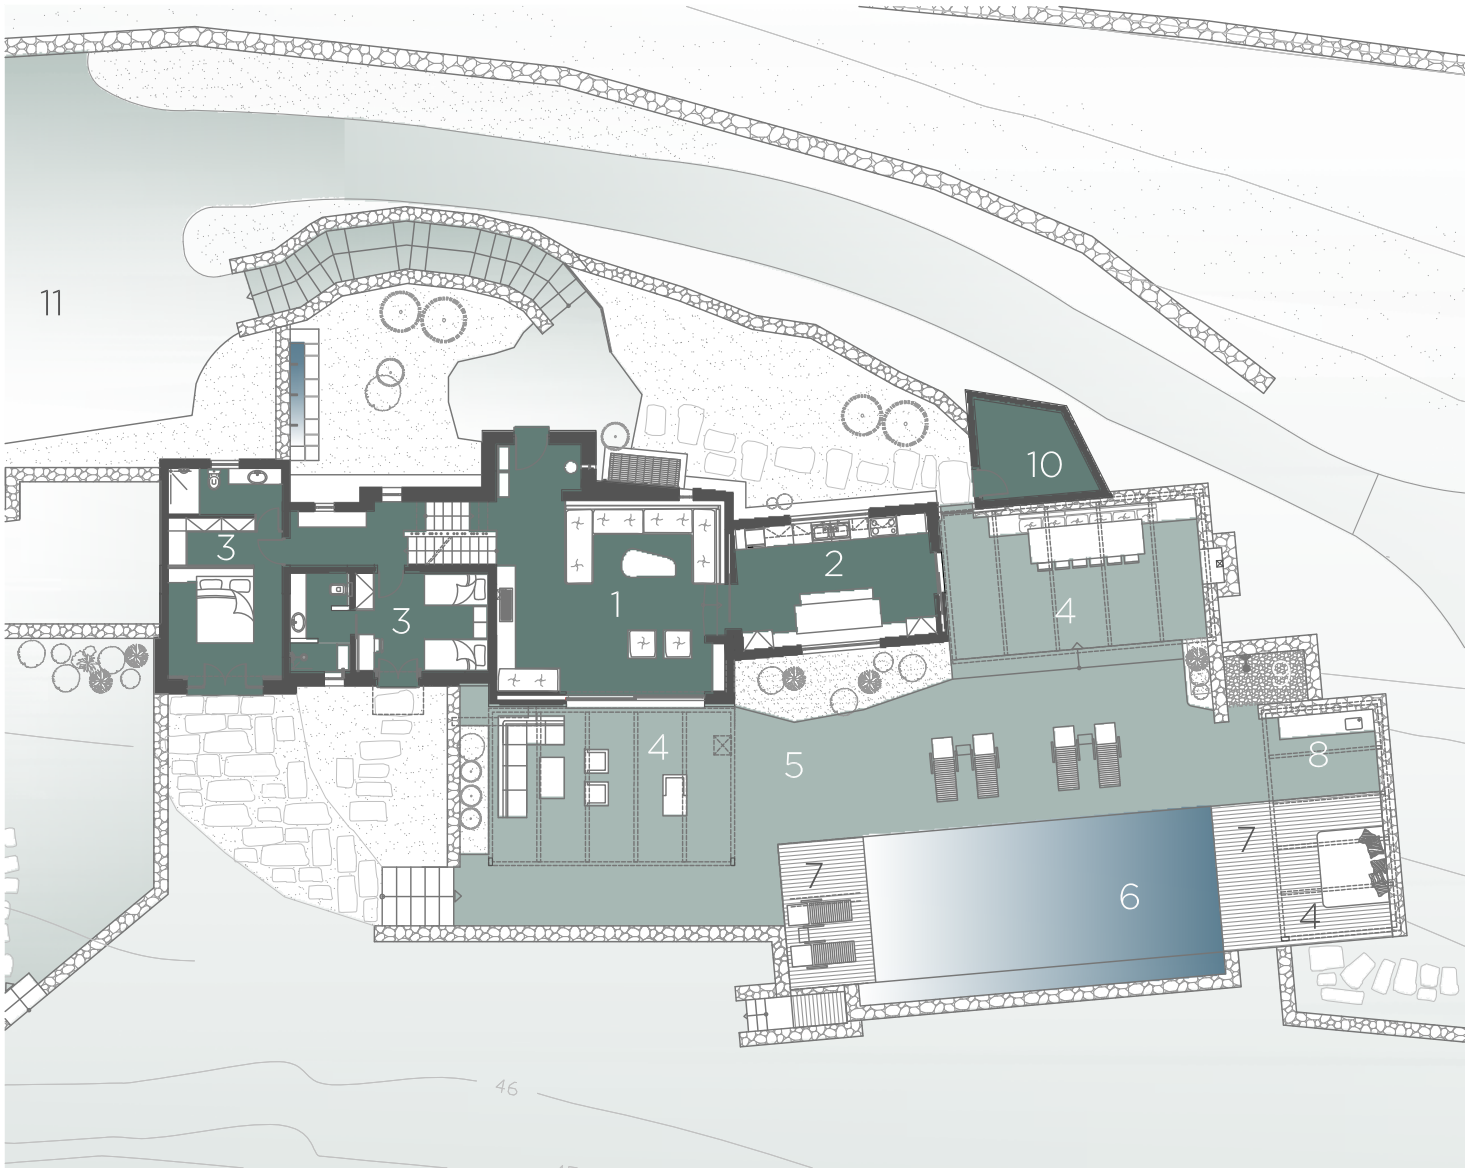

N

APANEMI GROUND FLOOR 169.00 sqm

1. LIVING AREA
2. KITCHEN & DINING AREA
3. GUEST SUITE
4. SHADED AREA - PERGOLA
5. SEA VIEW TERRACE
6. INFINITY POOL 52.90 sqm
7. SUN WOOD DECK
8. BARBEQUE
9. OUTDOOR SHOWER
10. STORAGE
11. PARKING AREA