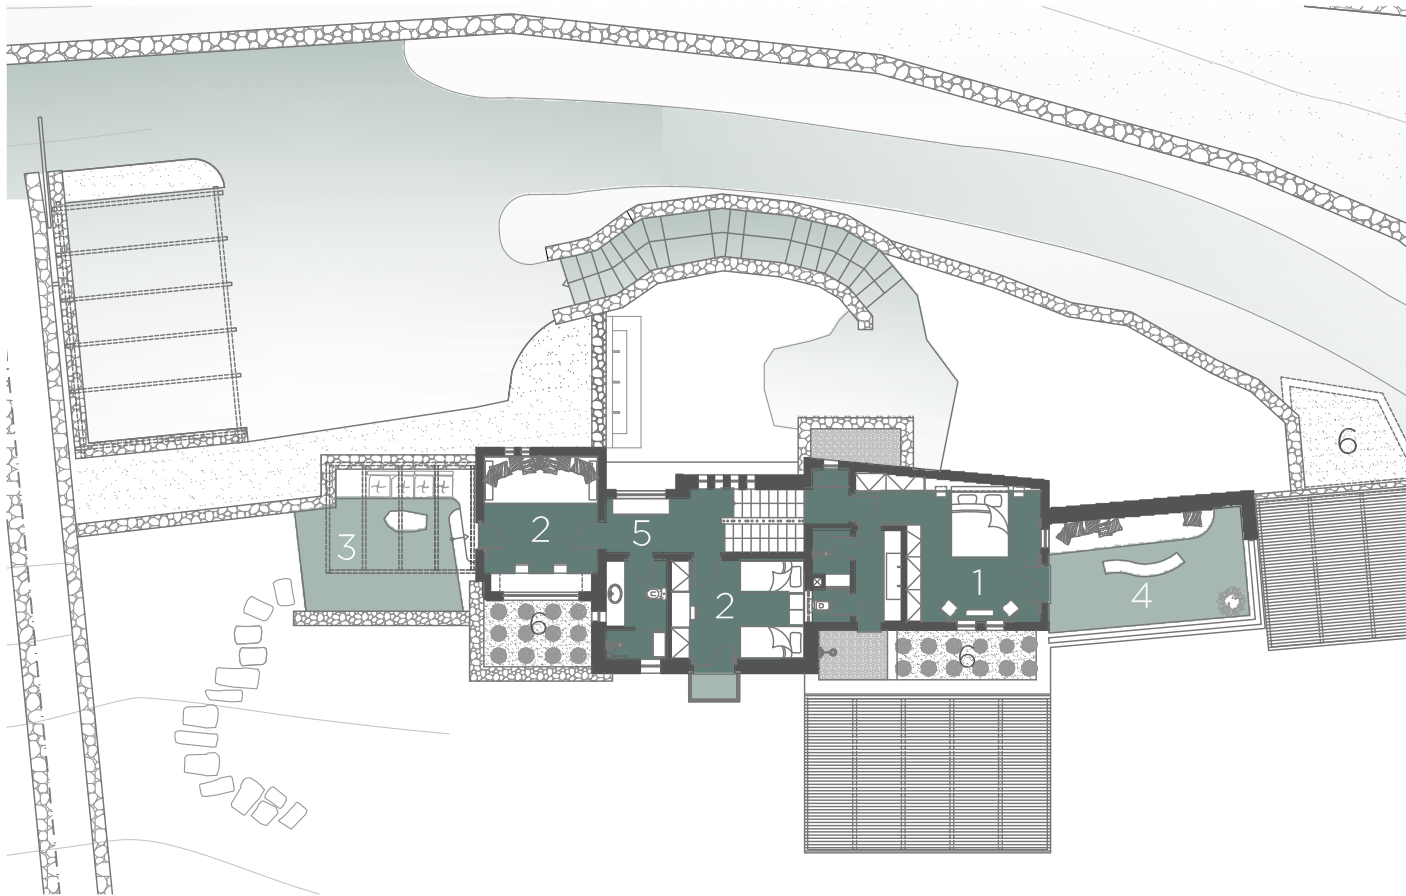

APANEMI FIRST FLOOR

98.00 sqm

1. MASTER SUITE
2. GUEST BEDROOM - OFFICE
3. SHADED AREA - PERGOLA
4. SEA VIEW TERRACE
5. LINEN
6. GREEN ROOF